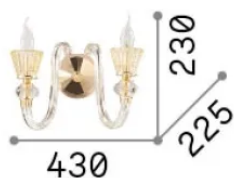

Info sorgente e prestazionali

Sorgente integrata	Light bulb (not included)
Sorgente sostituibile	No
Potenza	E14 max 2 x 40 W
Emissione	Diffuse
Consumo massimo	-
Lampadina consigliata	101248 E14 CANDELA 4W 3000K CRI80 TRASP