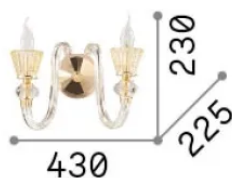

Info sorgente e prestazionali

Sorgente integrata	Light bulb (not included)
Sorgente sostituibile	No
Potenza	E14 max 2 x 40 W
Emissione	Diffuse
Consumo massimo	-
Lampadina consigliata	101248 E14 CANDELA 4W 3000K CRI80 TRASP