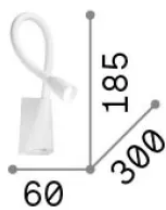

Info generali

Interno - Applique

Indoor wall mounted adjustable lamp with integrated LED sources, in-built switch and direct light emission

Ean	8021696142692
Articolo	GOOSE AP NERO
Installazione	Applique
Garanzia	5 years
Peso lordo	0.55 kg
Volume	0.003528 m ³

Info sorgente e prestazionali

Sorgente integrata	Integrated LED module
Sorgente sostituibile	No
Potenza	LED 3 W
Emissione	Direct
Consumo massimo	max 3 W
Caratteristiche LED	LED SMD
CCT LED	3000 K
Durata LED (t. 25°C)	20000 h
CRI	> 90
SDCM	3
Flusso sorgente	200 lm
Flusso utile	120 lm
Lampadina inclusa	1
Lampadina consigliata	LED INTEGRATO 200Lm 3000K