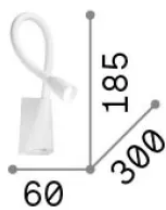

Info generali

Interno - Applique

Indoor wall mounted adjustable lamp with integrated LED sources, in-built switch and direct light emission

| | |
|----------------------|-------------------------|
| Ean | 8021696142708 |
| Articolo | GOOSE AP BIANCO |
| Installazione | Applique |
| Garanzia | 5 years |
| Peso lordo | 0.55 kg |
| Volume | 0.003528 m ³ |

Info sorgente e prestazionali

| | |
|------------------------------|---------------------------|
| Sorgente integrata | Integrated LED module |
| Sorgente sostituibile | No |
| Potenza | LED 3 W |
| Emissione | Direct |
| Consumo massimo | max 3 W |
| Caratteristiche LED | LED SMD |
| CCT LED | 3000 K |
| Durata LED (t. 25°C) | 20000 h |
| CRI | > 90 |
| SDCM | 3 |
| Flusso sorgente | 200 lm |
| Flusso utile | 120 lm |
| Lampadina inclusa | 1 |
| Lampadina consigliata | LED INTEGRATO 200Lm 3000K |