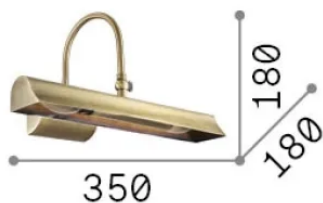

Info sorgente e prestazionali

Sorgente integrata	Light bulb (not included)
Sorgente sostituibile	No
Potenza	E14 max 2 x 28 W
Emissione	Direct
Consumo massimo	-
Lampadina consigliata	101224 E14 OLIVA 4W 3000K CRI80 TRASP