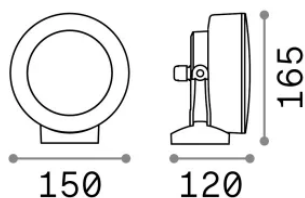

Info sorgente e prestazionali

Sorgente integrata	Light bulb (included, settable CCT 3000 / 4000 / 6500 K)
Sorgente sostituibile	Replaceable
Potenza	GX53 max 1 x 10 W
Emissione	Direct
Consumo massimo	-
Lampadina inclusa	191898 FUMAGALLI LED GX53 10W SETTABILE
Lampadina consigliata	154008 GX53 9W 4000K CRI80