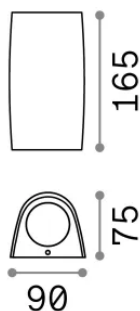

Info sorgente e prestazionali

Sorgente integrata	Light bulb (included, settable CCT 2700 / 4000 K)
Sorgente sostituibile	Replaceable
Potenza	GU10 max 1 x 6 W
Emissione	Direct
Consumo massimo	-
Lampadina inclusa	188652 FUMAGALLI LED CLASSIC GU10 3.5W SETTABILE
Lampadina consigliata	108292 GU10 05W 410Lm 3000K CRI90