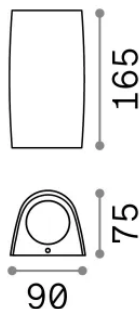

Info sorgente e prestazionali

Sorgente integrata	Light bulb (included, settable CCT 2700 / 4000 K)
Sorgente sostituibile	Replaceable
Potenza	GU10 max 2 x 6 W
Emissione	Direct + Indirect
Consumo massimo	-
Lampadina inclusa	188652 FUMAGALLI LED CLASSIC GU10 3.5W SETTABILE
Lampadina consigliata	108292 GU10 05W 410Lm 3000K CRI90