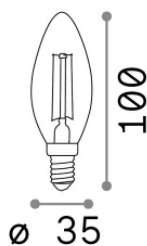

Info sorgente e prestazionali

Potenza	4 W
Emissione	Diffuse
Consumo massimo	max 4 W
CCT LED	2200 K
Durata LED (t. 25°C)	15000 h
CRI	> 80
Fascio luminoso	-
Flusso utile	400 lm
Rischio fotobiologico	1