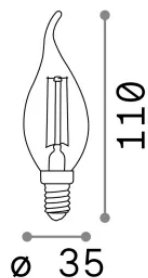

Info sorgente e prestazionali

Potenza	4 W
Emissione	Diffuse
Consumo massimo	max 4 W
CCT LED	2200 K
Durata LED (t. 25°C)	15000 h
CRI	> 80
Fascio luminoso	-
Flusso utile	400 lm
Rischio fotobiologico	1