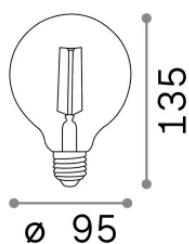

### Lampadine e accessori - Globo small

Non-dimmable light bulb with integrated LED sources and diffuse light emission

<b>Ean</b>	8021696151717
<b>Articolo</b>	E27 GLOBO D095 04W 2200K CRI80 AMBRA
<b>Installazione</b>	Light bulb
<b>Garanzia</b>	5 years
<b>Peso lordo</b>	0.12 kg
<b>Volume</b>	0.001628 m <sup>3</sup>