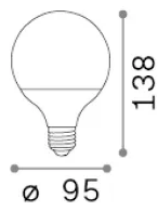

Info sorgente e prestazionali

Potenza	14 W
Emissione	Diffuse
Consumo massimo	max 14 W
CCT LED	3000 K
Durata LED (t. 25°c)	25000 h
CRI	> 80
Fascio luminoso	-
Flusso utile	1630 lm
Rischio fotobiologico	EXEMPT