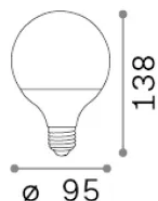

Info sorgente e prestazionali

Potenza	14 W
Emissione	Diffuse
Consumo massimo	max 14 W
CCT LED	3000 K
Durata LED (t. 25°c)	25000 h
CRI	> 80
Fascio luminoso	-
Flusso utile	1630 lm
Rischio fotobiologico	EXEMPT