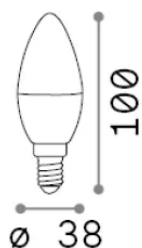

Info sorgente e prestazionali

Potenza	6 W
Emissione	Diffuse
Consumo massimo	max 6 W
CCT LED	4000 K
Durata LED (t. 25°C)	25000 h
CRI	> 80
Fascio luminoso	-
Flusso utile	560 lm