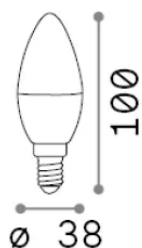

Info generali

Lampadine e accessori - Oliva

Non-dimmable light bulb with integrated LED sources and diffuse light emission

Ean	8021696151953
Articolo	E14 OLIVA 6W 4000K CRI80 BIANCO
Installazione	Light bulb
Garanzia	5 years
Peso lordo	0.05 kg
Volume	0.000168 m ³

Potenza	6 W
Emissione	Diffuse
Consumo massimo	max 6 W
CCT LED	4000 K
Durata LED (t. 25°C)	25000 h
CRI	> 80
Fascio luminoso	-
Flusso utile	560 lm