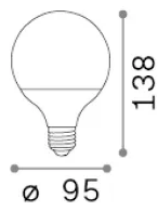

### Lampadine e accessori - Globo small

Non-dimmable light bulb with integrated LED sources and diffuse light emission

<b>Ean</b>	8021696151977
<b>Articolo</b>	E27 GLOBO D095 14W 4000K CRI80 BIANCO
<b>Installazione</b>	Light bulb
<b>Garanzia</b>	5 years
<b>Peso lordo</b>	0.15 kg
<b>Volume</b>	0.0014 m <sup>3</sup>