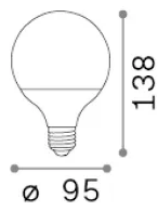

Info sorgente e prestazionali

Potenza	14 W
Emissione	Diffuse
Consumo massimo	max 14 W
CCT LED	4000 K
Durata LED (t. 25°C)	25000 h
CRI	> 80
Fascio luminoso	-
Flusso utile	1820 lm
Rischio fotobiologico	EXEMPT