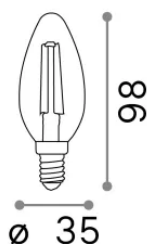

Info sorgente e prestazionali

Potenza	4 W
Emissione	Diffuse
Consumo massimo	max 4 W
CCT LED	4000 K
Durata LED (t. 25°C)	25000 h
CRI	> 80
Fascio luminoso	-
Flusso utile	490 lm