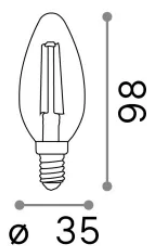

Info sorgente e prestazionali

Potenza	4 W
Emissione	Diffuse
Consumo massimo	max 4 W
CCT LED	4000 K
Durata LED (t. 25°C)	25000 h
CRI	> 80
Fascio luminoso	-
Flusso utile	490 lm