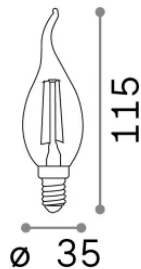

Info sorgente e prestazionali

Potenza	4 W
Emissione	Diffuse
Consumo massimo	max 4 W
CCT LED	4000 K
Durata LED (t. 25°C)	25000 h
CRI	> 80
Fascio luminoso	-
Flusso utile	490 lm
Rischio fotobiologico	EXEMPT