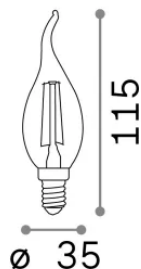

Info sorgente e prestazionali

Potenza	4 W
Emissione	Diffuse
Consumo massimo	max 4 W
CCT LED	4000 K
Durata LED (t. 25°C)	25000 h
CRI	> 80
Fascio luminoso	-
Flusso utile	490 lm
Rischio fotobiologico	EXEMPT