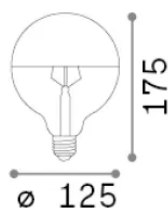

## Lampadine e accessori - Globo big

Non-dimmable light bulb with integrated LED sources and diffuse light emission

<b>Ean</b>	8021696157580
<b>Articolo</b>	E27 GLOBO D125 08W 3000K CRI80 SATIN MEZZA
<b>Installazione</b>	Light bulb
<b>Garanzia</b>	5 years
<b>Peso lordo</b>	0.15 kg
<b>Volume</b>	0.002813 m <sup>3</sup>