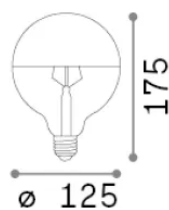

Info sorgente e prestazionali

Potenza	8 W
Emissione	Diffuse
Consumo massimo	max 8 W
CCT LED	3000 K
Durata LED (t. 25°C)	25000 h
CRI	> 80
Fascio luminoso	-
Flusso utile	1050 lm