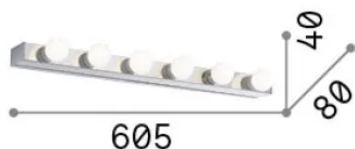

Info sorgente e prestazionali

Sorgente integrata	Light bulb (not included)
Sorgente sostituibile	No
Potenza	E14 max 6 x 40 W
Emissione	Diffuse
Consumo massimo	-
Lampadina consigliata	101217 E14 SFERA 4W 3000K CRI80 BIANCO