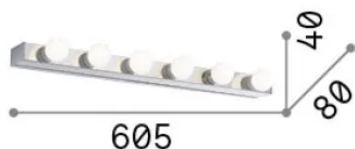

### Interno - Applique

Indoor wall mounted linear fitting with multiple sources and diffuse light emission

<b>Ean</b>	8021696159508
<b>Articolo</b>	PRIVE' AP6 NERO
<b>Installazione</b>	Applique
<b>Garanzia</b>	5 years
<b>Peso lordo</b>	1.43 kg
<b>Volume</b>	0.005796 m <sup>3</sup>