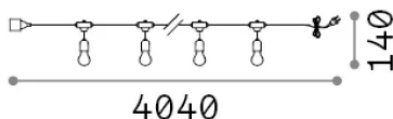

Info sorgente e prestazionali

Sorgente integrata	Light bulb (not included)
Sorgente sostituibile	No
Potenza	E27 max 5 x 15 W
Emissione	Diffuse
Consumo massimo	-
Lampadina consigliata	101286 E27 SFERA 4W 3000K CRI80 BIANCO