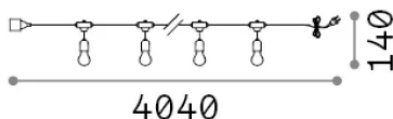

## Esterno - Sospensioni

Outdoor suspended linear fitting with multiple sources and diffuse light emission

<b>Ean</b>	8021696159836
<b>Articolo</b>	FIESTA SP5
<b>Installazione</b>	Sospensioni
<b>Garanzia</b>	5 years
<b>Peso lordo</b>	0.78 kg
<b>Volume</b>	0.004644 m <sup>3</sup>