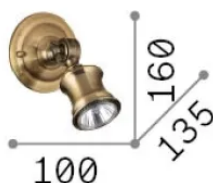

Info sorgente e prestazionali

Sorgente integrata	Light bulb (included)
Sorgente sostituibile	Replaceable
Potenza	GU10 max 1 x 28 W
Emissione	Direct
Consumo massimo	-
Lampadina inclusa	123943 GU10 07W 540Lm 3000K CRI90
Lampadina consigliata	123943 GU10 07W 540Lm 3000K CRI90