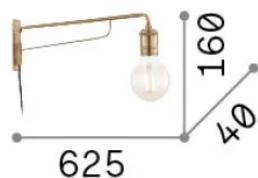

Info sorgente e prestazionali

Sorgente integrata	Light bulb (not included)
Sorgente sostituibile	No
Potenza	E27 max 1 x 42 W
Emissione	Diffuse
Consumo massimo	-
Lampadina consigliata	151687 E27 GOCCIA 04W 2200K CRI80 AMBRA