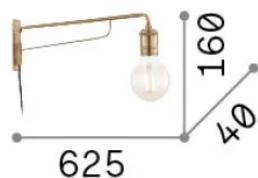

## Interno - Applique

Indoor wall mounted lamp with in-built switch and diffuse light emission

|                      |                         |
|----------------------|-------------------------|
| <b>Ean</b>           | 8021696160214           |
| <b>Articolo</b>      | TRIUMPH AP1             |
| <b>Installazione</b> | Applique                |
| <b>Garanzia</b>      | 5 years                 |
| <b>Peso lordo</b>    | 0.96 kg                 |
| <b>Volume</b>        | 0.006804 m <sup>3</sup> |