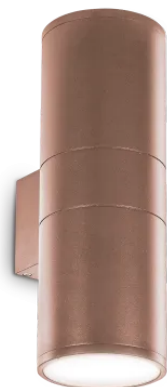

Info generali

Esterno - Applique

Outdoor wall mounted lamp with multiple sources and direct/indirect light emission

Ean	8021696163611
Articolo	GUN AP2 BIG COFFEE
Installazione	Applique
Garanzia	5 years
Peso lordo	1.75 kg
Volume	0.0068 m ³