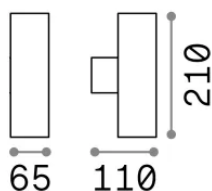

Info sorgente e prestazionali

Sorgente integrata	Light bulb (not included)
Sorgente sostituibile	No
Potenza	GU10 max 2 x 35 W
Emissione	Direct + Indirect
Consumo massimo	-
Lampadina consigliata	253497 GU10 05W 430Lm 4000K CR190