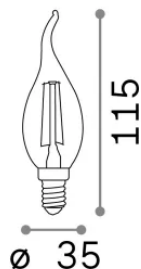

Info sorgente e prestazionali

Potenza	4 W
Emissione	Diffuse
Consumo massimo	max 4 W
CCT LED	3000 K
Durata LED (t. 25°C)	15000 h
CRI	> 80
Fascio luminoso	-
Flusso utile	420 lm
Rischio fotobiologico	1
Potenza in stand-by	< 0.50 W