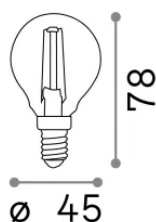

Info sorgente e prestazionali

Potenza	4 W
Emissione	Diffuse
Consumo massimo	max 4 W
CCT LED	3000 K
Durata LED (t. 25°C)	15000 h
CRI	> 80
Fascio luminoso	-
Flusso utile	400 lm
Rischio fotobiologico	1
Potenza in stand-by	< 0.50 W