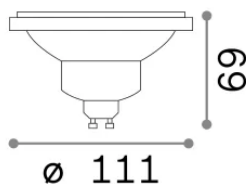

## Lampadine e accessori - Lampadine gu10

Non-dimmable light bulb with integrated LED sources and direct light emission

<b>Ean</b>	8021696189031
<b>Articolo</b>	GU10 10W 750Lm 3000K CRI80
<b>Installazione</b>	Light bulb
<b>Garanzia</b>	5 years
<b>Peso lordo</b>	0.11 kg
<b>Volume</b>	0.001296 m <sup>3</sup>