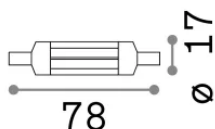

Info sorgente e prestazionali

Potenza	5 W
Emissione	Diffuse
Consumo massimo	max 5 W
CCT LED	3000 K
Durata LED (t. 25°C)	20000 h
CRI	> 80
Fascio luminoso	-
Flusso utile	560 lm