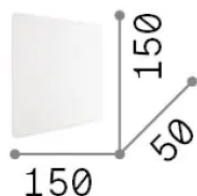

Info sorgente e prestazionali

Sorgente integrata	Integrated LED module
Sorgente sostituibile	Replaceable (by qualified operators only)
Potenza	LED 9,5 W
Emissione	Indirect
Consumo massimo	max 9,5 W
Caratteristiche LED	LED SMD
CCT LED	3000 K
Durata LED (t. 25°c)	30000 h
CRI	> 90
SDCM	3
Flusso sorgente	730 lm
Flusso utile	470 lm
Lampadina inclusa	1
Lampadina consigliata	LED INTEGRATO 730lm 3000K