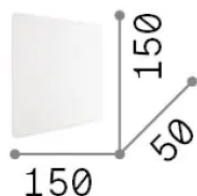

Info sorgente e prestazionali

Sorgente integrata	Integrated LED module
Sorgente sostituibile	Replaceable (by qualified operators only)
Potenza	LED 9,5 W
Emissione	Indirect
Consumo massimo	max 9,5 W
Caratteristiche LED	LED SMD
CCT LED	3000 K
Durata LED (t. 25°C)	30000 h
CRI	> 90
SDCM	3
Flusso sorgente	730 lm
Flusso utile	470 lm
Lampadina inclusa	1
Lampadina consigliata	LED INTEGRATO 730lm 3000K