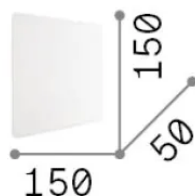

Info sorgente e prestazionali

Sorgente integrata	Integrated LED module
Sorgente sostituibile	Replaceable (by qualified operators only)
Potenza	LED 9,5 W
Emissione	Indirect
Consumo massimo	max 9,5 W
Caratteristiche LED	LED SMD
CCT LED	3000 K
Durata LED (t. 25°c)	30000 h
CRI	> 90
SDCM	3
Flusso sorgente	730 lm
Flusso utile	470 lm
Lampadina inclusa	1
Lampadina consigliata	LED INTEGRATO 730lm 3000K