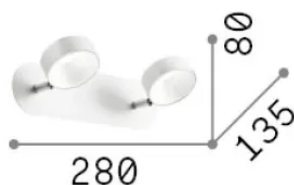

Info sorgente e prestazionali

Sorgente integrata	Integrated LED module
Sorgente sostituibile	No
Potenza	LED 12 W
Emissione	Direct
Consumo massimo	max 12 W
Caratteristiche LED	LED SMD
CCT LED	3000 K
Durata LED (t. 25°c)	20000 h
CRI	> 90
SDCM	3
Flusso sorgente	1400 lm
Flusso utile	720 lm