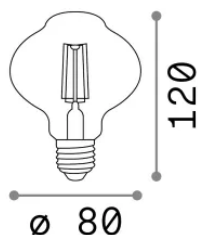

Info sorgente e prestazionali

Potenza	4 W
Emissione	Diffuse
Consumo massimo	max 4 W
CCT LED	1800 K
Durata LED (t. 25°C)	15000 h
CRI	> 80
Fascio luminoso	-
Flusso utile	360 lm