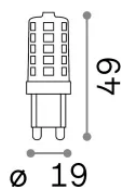

Info sorgente e prestazionali

Potenza	3 W
Emissione	Diffuse
Consumo massimo	max 3 W
CCT LED	3000 K
Durata LED (t. 25°C)	15000 h
CRI	> 80
Fascio luminoso	-
Flusso utile	370 lm