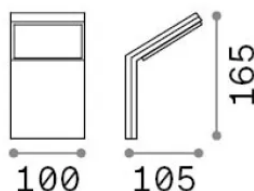

Info sorgente e prestazionali

Sorgente integrata	Integrated LED module
Sorgente sostituibile	No
Potenza	8,5 W
Emissione	Direct
Consumo massimo	max 8,5 W
Caratteristiche LED	LED SMD
CCT LED	4000 K
Durata LED (t. 25°c)	30000 h
CRI	> 90
SDCM	3
Fascio luminoso	120°
Flusso sorgente	1050 lm
Flusso utile	860 lm