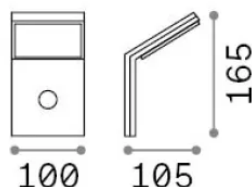

Info generali

Esterno - Applique

Outdoor wall mounted lamp with integrated LED sources, in-built sensor and direct light emission

| | |
|----------------------|------------------------------|
| Ean | 8021696209852 |
| Articolo | STYLE AP SENSOR BIANCO 4000K |
| Installazione | Applique |
| Garanzia | 5 years |
| Peso lordo | 0.48 kg |
| Volume | 0.00192 m ³ |

Info sorgente e prestazionali

| | |
|------------------------------|-----------------------|
| Sorgente integrata | Integrated LED module |
| Sorgente sostituibile | No |
| Potenza | 9 W |
| Emissione | Direct |
| Consumo massimo | max 9 W |
| Caratteristiche LED | LED SMD |
| CCT LED | 4000 K |
| Durata LED (t. 25°c) | 30000 h |
| CRI | > 90 |
| SDCM | 3 |
| Fascio luminoso | 120° |
| Flusso sorgente | 1050 lm |
| Flusso utile | 860 lm |
| Potenza in stand-by | < 0.50 W |