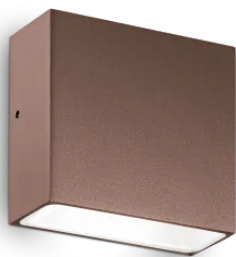

## Esterno - Applique

Outdoor wall mounted lamp with direct light emission

<b>Ean</b>	8021696213323
<b>Articolo</b>	TETRIS-1 AP1 COFFEE
<b>Installazione</b>	Applique
<b>Garanzia</b>	5 years
<b>Peso lordo</b>	0.46 kg
<b>Volume</b>	0.00084 m <sup>3</sup>