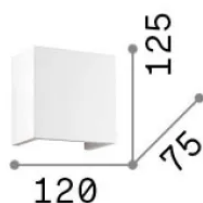

Info sorgente e prestazionali

Sorgente integrata	Light bulb (not included)
Sorgente sostituibile	No
Potenza	G9 max 1 x 40 W
Emissione	Direct + Indirect
Consumo massimo	-
Lampadina consigliata	305486 G9 4.0W 3000K CR180