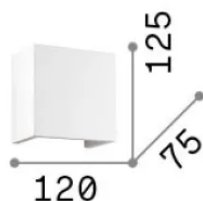

Info sorgente e prestazionali

Sorgente integrata	Light bulb (not included)
Sorgente sostituibile	No
Potenza	G9 max 1 x 40 W
Emissione	Direct + Indirect
Consumo massimo	-
Lampadina consigliata	305486 G9 4.0W 3000K CRI80