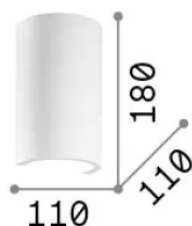

Info sorgente e prestazionali

Sorgente integrata	Light bulb (not included)
Sorgente sostituibile	No
Potenza	G9 max 1 x 40 W
Emissione	Direct + Indirect
Consumo massimo	-
Lampadina consigliata	305486 G9 4.0W 3000K CR180