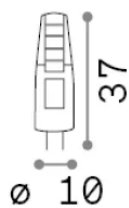

Info sorgente e prestazionali

Potenza	2 W
Emissione	Diffuse
Consumo massimo	max 2 W
CCT LED	3000 K
Durata LED (t. 25°C)	20000 h
CRI	> 80
Fascio luminoso	-
Flusso utile	200 lm
Rischio fotobiologico	EXEMPT