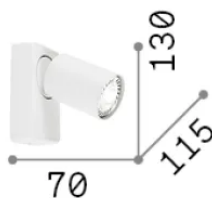

Info sorgente e prestazionali

Sorgente integrata	Light bulb (included)
Sorgente sostituibile	Replaceable
Potenza	GU10 max 1 x 35 W
Emissione	Direct
Consumo massimo	-
Lampadina inclusa	123943 GU10 07W 540Lm 3000K CRI90
Lampadina consigliata	123943 GU10 07W 540Lm 3000K CRI90