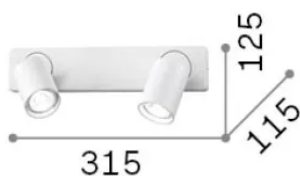

Info generali

Interno - Applique

Indoor ceiling or wall mounted adjustable projector with multiple sources and direct light emission

Ean	8021696229041
Articolo	RUDY AP2 ROUND BIANCO
Installazione	Applique
Garanzia	5 years
Peso lordo	0.73 kg
Volume	0.00272 m ³

Info sorgente e prestazionali

Sorgente integrata	Light bulb (included)
Sorgente sostituibile	Replaceable
Potenza	GU10 max 2 x 35 W
Emissione	Direct
Consumo massimo	-
Lampadina inclusa	123943 GU10 07W 540Lm 3000K CRI90
Lampadina consigliata	123943 GU10 07W 540Lm 3000K CRI90