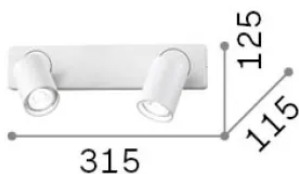

Info sorgente e prestazionali

Sorgente integrata	Light bulb (included)
Sorgente sostituibile	Replaceable
Potenza	GU10 max 2 x 35 W
Emissione	Direct
Consumo massimo	-
Lampadina inclusa	123943 GU10 07W 540Lm 3000K CRI90
Lampadina consigliata	123943 GU10 07W 540Lm 3000K CRI90