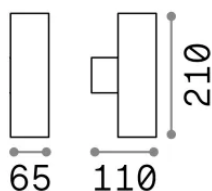

Info generali

Esterno - Applique

Outdoor wall mounted lamp with multiple sources and direct/indirect light emission

Ean	8021696236841
Articolo	GUN AP2 SMALL ANTRACITE
Installazione	Applique
Garanzia	5 years
Peso lordo	0.84 kg
Volume	0.002208 m ³

Info sorgente e prestazionali

Sorgente integrata	Light bulb (not included)
Sorgente sostituibile	No
Potenza	GU10 max 2 x 35 W
Emissione	Direct + Indirect
Consumo massimo	-
Lampadina consigliata	253497 GU10 05W 430Lm 4000K CR190