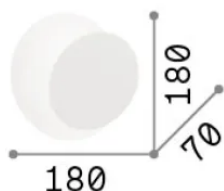

Info generali

Interno - Applique

Indoor wall mounted adjustable lamp with integrated LED sources and indirect light emission

Ean	8021696238944
Articolo	TICK AP ORO
Installazione	Applique
Garanzia	5 years
Peso lordo	0.55 kg
Volume	0.004114 m ³

Info sorgente e prestazionali

Sorgente integrata	Integrated LED module
Sorgente sostituibile	Replaceable (by qualified operators only)
Potenza	LED 7,5 W
Emissione	Indirect
Consumo massimo	max 7,5 W
Caratteristiche LED	LED SMD
CCT LED	3000 K
Durata LED (t. 25°c)	30000 h
CRI	> 90
SDCM	3
Flusso sorgente	700 lm
Flusso utile	350 lm