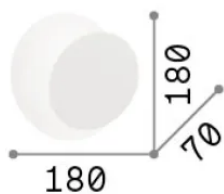

Info generali

Interno - Applique

Indoor wall mounted adjustable lamp with integrated LED sources and indirect light emission

Ean	8021696238944
Articolo	TICK AP ORO
Installazione	Applique
Garanzia	5 years
Peso lordo	0.55 kg
Volume	0.004356 m ³

Info sorgente e prestazionali

Sorgente integrata	Integrated LED module
Sorgente sostituibile	Replaceable (by qualified operators only)
Potenza	LED 7,5 W
Emissione	Indirect
Consumo massimo	max 7,5 W
Caratteristiche LED	LED SMD
CCT LED	3000 K
Durata LED (t. 25°c)	30000 h
CRI	> 90
SDCM	3
Flusso sorgente	700 lm
Flusso utile	350 lm
Lampadina inclusa	1
Lampadina consigliata	LED INTEGRATO 700lm 3000K