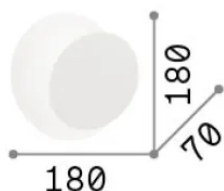

Info generali

Interno - Applique

Indoor wall mounted adjustable lamp with integrated LED sources and indirect light emission

Ean	8021696238975
Articolo	TICK AP BIANCO
Installazione	Applique
Garanzia	5 years
Peso lordo	0.55 kg
Volume	0.004114 m ³

Info sorgente e prestazionali

Sorgente integrata	Integrated LED module
Sorgente sostituibile	Replaceable (by qualified operators only)
Potenza	LED 7,5 W
Emissione	Indirect
Consumo massimo	max 7,5 W
Caratteristiche LED	LED SMD
CCT LED	3000 K
Durata LED (t. 25°c)	30000 h
CRI	> 90
SDCM	3
Flusso sorgente	700 lm
Flusso utile	430 lm
Lampadina inclusa	1
Lampadina consigliata	LED INTEGRATO 700lm 3000K