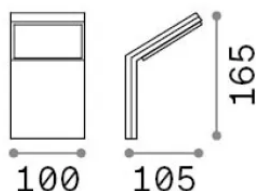

Info sorgente e prestazionali

Sorgente integrata	Integrated LED module
Sorgente sostituibile	No
Potenza	8,5 W
Emissione	Direct
Consumo massimo	max 8,5 W
Caratteristiche LED	LED SMD
CCT LED	3000 K
Durata LED (t. 25°c)	30000 h
CRI	> 90
SDCM	3
Fascio luminoso	120°
Flusso sorgente	950 lm
Flusso utile	720 lm