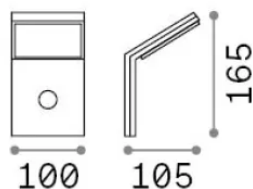

Info generali

Esterno - Applique

Outdoor wall mounted lamp with integrated LED sources, in-built sensor and direct light emission

Ean	8021696246864
Articolo	STYLE AP SENSOR ANTRACITE 3000K
Installazione	Applique
Garanzia	5 years
Peso lordo	0.48 kg
Volume	0.00184 m ³

Info sorgente e prestazionali

Sorgente integrata	Integrated LED module
Sorgente sostituibile	No
Potenza	9 W
Emissione	Direct
Consumo massimo	max 9 W
Caratteristiche LED	LED SMD
CCT LED	3000 K
Durata LED (t. 25°c)	30000 h
CRI	> 90
SDCM	3
Fascio luminoso	120°
Flusso sorgente	950 lm
Flusso utile	780 lm
Potenza in stand-by	< 0.50 W