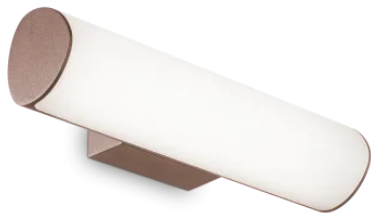

### Esterno - Applique

Outdoor wall mounted linear fitting with integrated LED sources and direct light emission

<b>Ean</b>	8021696246949
<b>Articolo</b>	ETERE AP COFFEE 4000K
<b>Installazione</b>	Applique
<b>Garanzia</b>	5 years
<b>Peso lordo</b>	0.7 kg
<b>Volume</b>	0.002728 m <sup>3</sup>