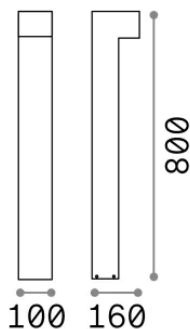

#### Esterno - Lampade da terra

Outdoor ground mounted bollard with multiple sources and direct light emission

<b>Ean</b>	8021696246963
<b>Articolo</b>	SIRIO PT1 H80 GRIGIO
<b>Installazione</b>	Lampade da terra
<b>Garanzia</b>	5 years
<b>Peso lordo</b>	2.25 kg
<b>Volume</b>	0.016236 m <sup>3</sup>