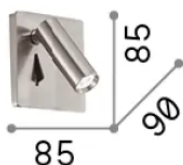

Info sorgente e prestazionali

Sorgente integrata	Integrated LED module
Sorgente sostituibile	Replaceable (by qualified operators only)
Potenza	LED 3 W
Emissione	Direct
Consumo massimo	max 3 W
Caratteristiche LED	LED SMD
CCT LED	3000 K
Durata LED (t. 25°c)	20000 h
CRI	> 90
SDCM	3
Fascio luminoso	23°
Flusso sorgente	200 lm
Flusso utile	180 lm
Rischio fotobiologico	2