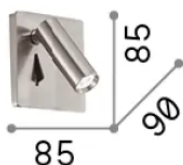

Info generali

Interno - Applique

Indoor wall recessed adjustable projector with integrated LED sources, in-built switch and direct light emission

Ean	8021696250113
Articolo	LITE AP NERO
Installazione	Applique
Garanzia	5 years
Peso lordo	0.5 kg
Volume	0.0008 m ³

Info sorgente e prestazionali

Sorgente integrata	Integrated LED module
Sorgente sostituibile	Replaceable (by qualified operators only)
Potenza	LED 3 W
Emissione	Direct
Consumo massimo	max 3 W
Caratteristiche LED	LED SMD
CCT LED	3000 K
Durata LED (t. 25°c)	20000 h
CRI	> 90
SDCM	3
Fascio luminoso	23°
Flusso sorgente	200 lm
Flusso utile	180 lm
Rischio fotobiologico	2