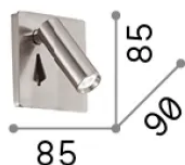

Info sorgente e prestazionali

Sorgente integrata	Integrated LED module
Sorgente sostituibile	Replaceable (by qualified operators only)
Potenza	LED 3 W
Emissione	Direct
Consumo massimo	max 3 W
Caratteristiche LED	LED SMD
CCT LED	3000 K
Durata LED (t. 25°c)	20000 h
CRI	> 90
SDCM	3
Fascio luminoso	23°
Flusso sorgente	200 lm
Flusso utile	180 lm
Rischio fotobiologico	2